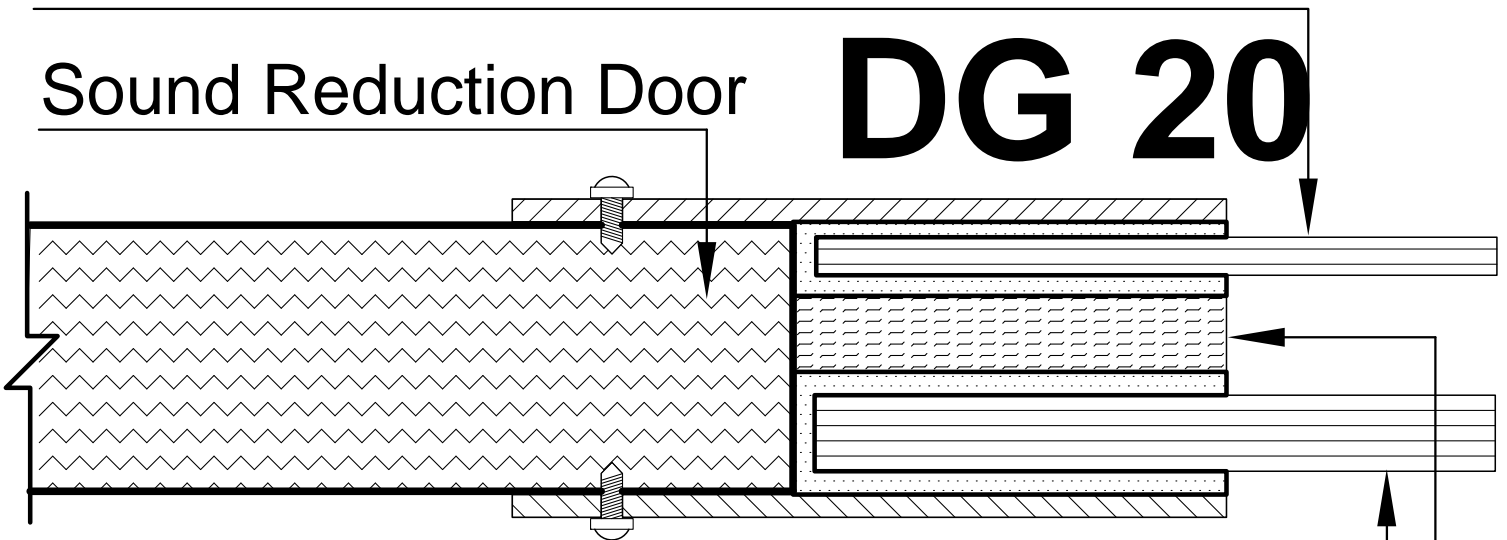

1/4" Laminated Glass (by others)
(1/4" Wire Glass @ UL) set In Silicone Channel
(Glass & Glazing by Others)

Sound Reduction Door

DG 20

1/2" Laminated Glass (by others)
Set In Silicone Channel (Glass & Glazing by Othe

1/2"x1-1/2" Isolator Strip
(by Security Acoustics)