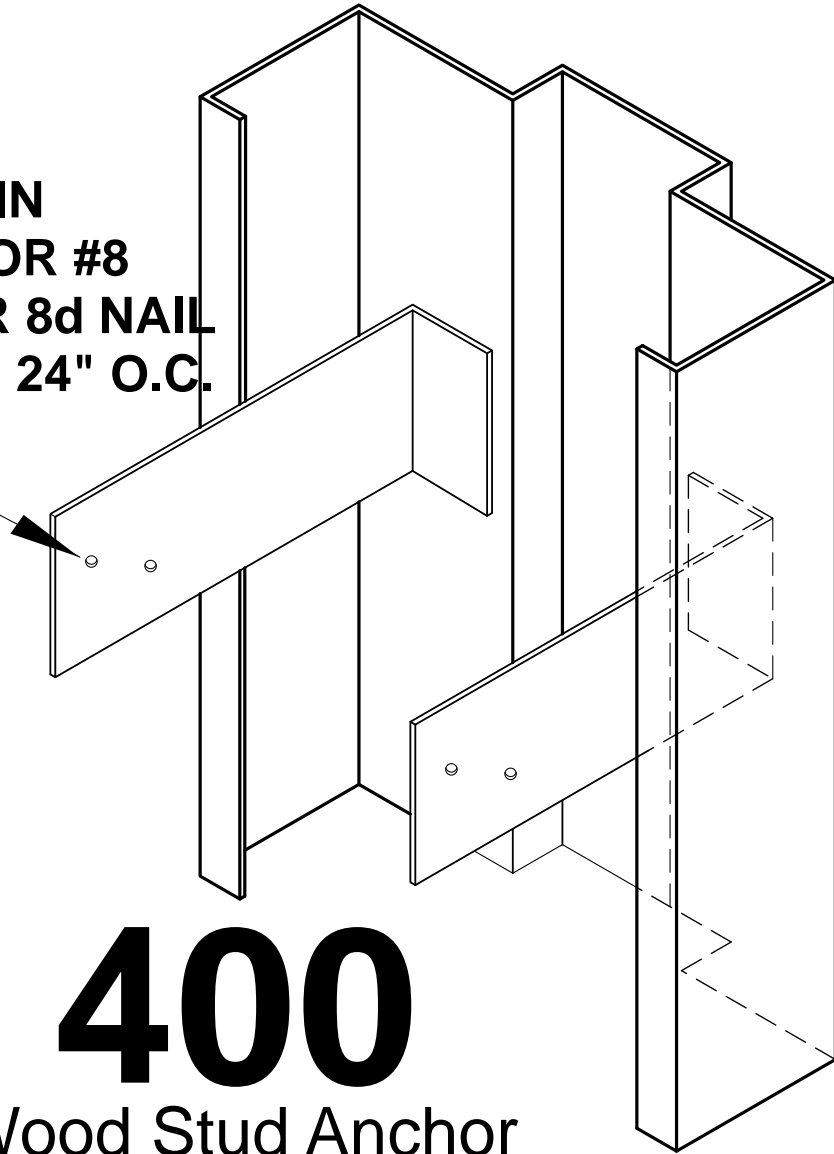

**1/8" HOLE IN
STRAPS FOR #8
SCREW OR 8d NAIL
STRAPS @ 24" O.C.
MAX**

400

Wood Stud Anchor